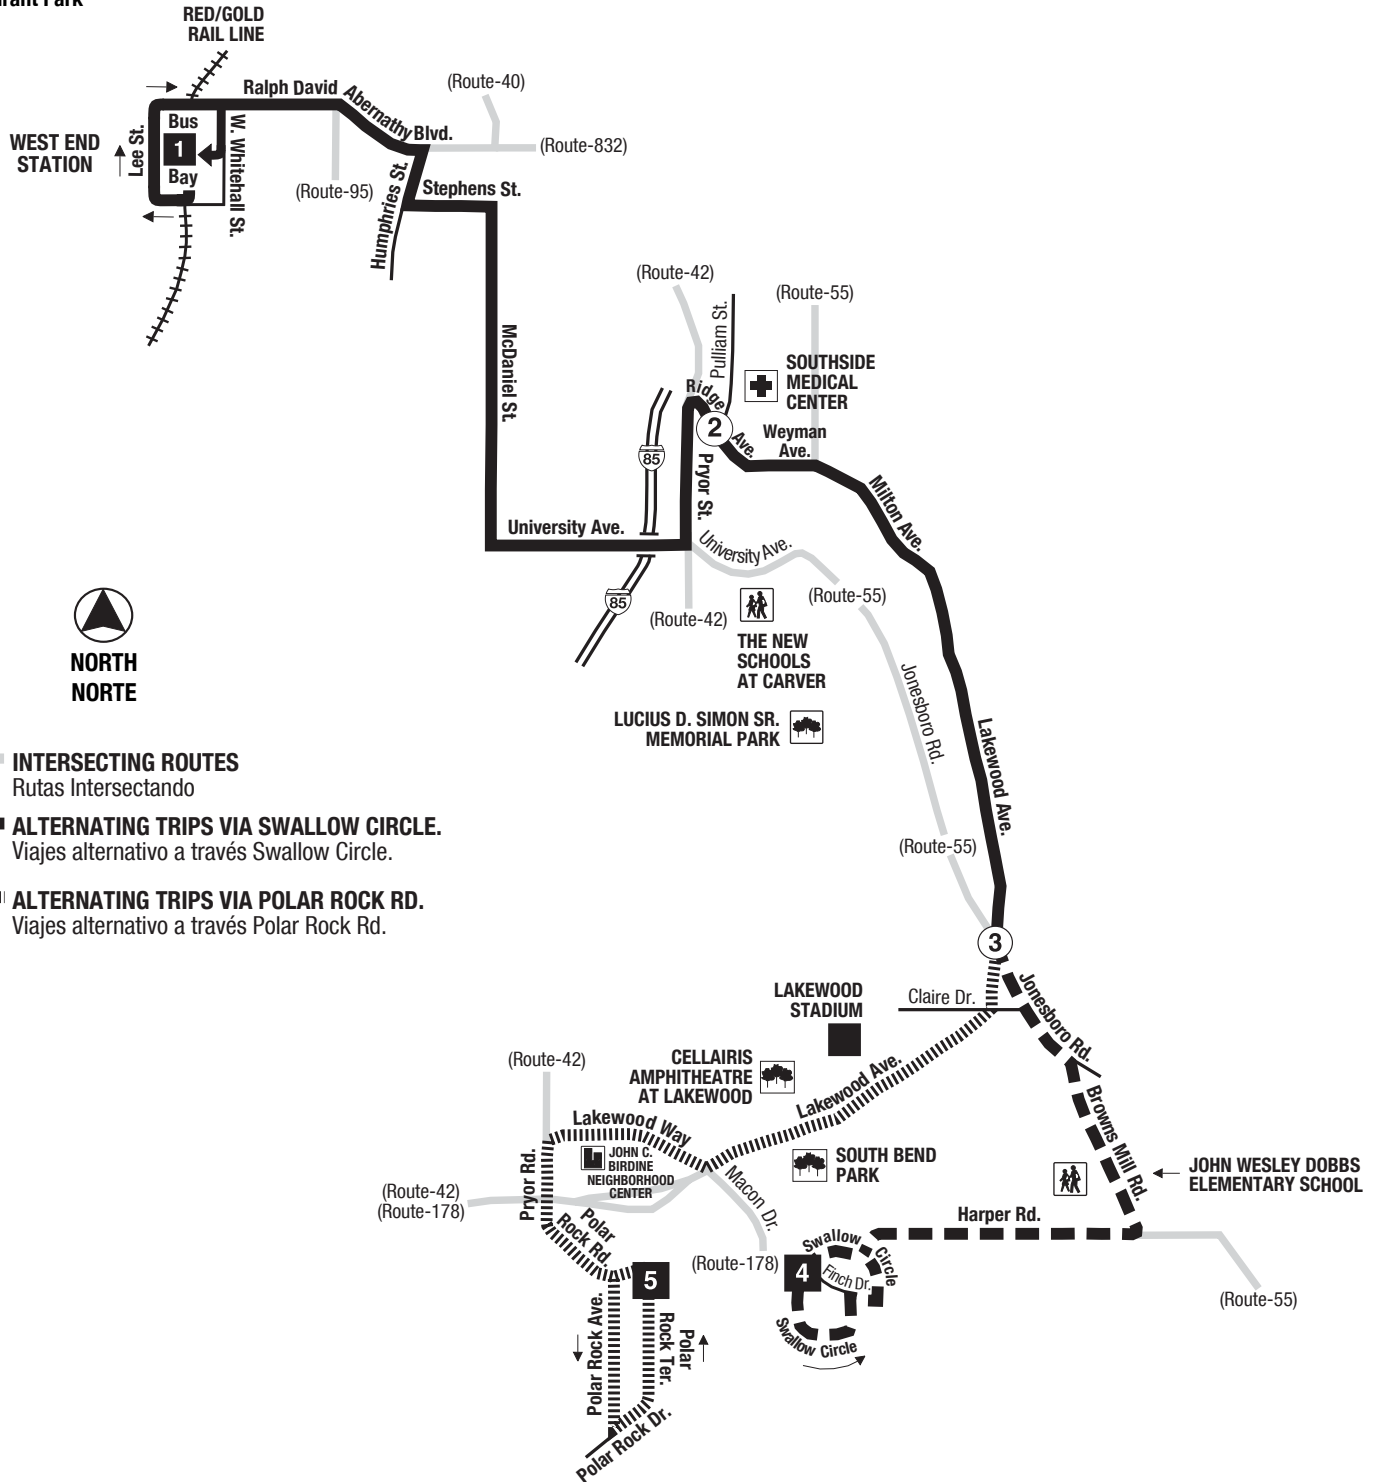

Routes intersecting at West End Station:
Rutas intersectando en la Estación West End:

- 1-Marietta Boulevard/Joseph E. Lowery Boulevard
- 40-Peachtree Street/Downtown
- 58-Hollywood Road/Lucile Avenue
- 68-Benjamin E. Mays Drive
- 71-Cascade Road
- 81-Venetian Hills/Delowe Drive
- 94-Northside Drive
- 95-Metropolitan Parkway
- 155-Pittsburgh
- 832-Grant Park

- INTERSECTING ROUTES**
Rutas Intersectando
- ALTERNATING TRIPS VIA SWALLOW CIRCLE.**
Viajes alternativo a través Swallow Circle.
- ALTERNATING TRIPS VIA POLAR ROCK RD.**
Viajes alternativo a través Polar Rock Rd.