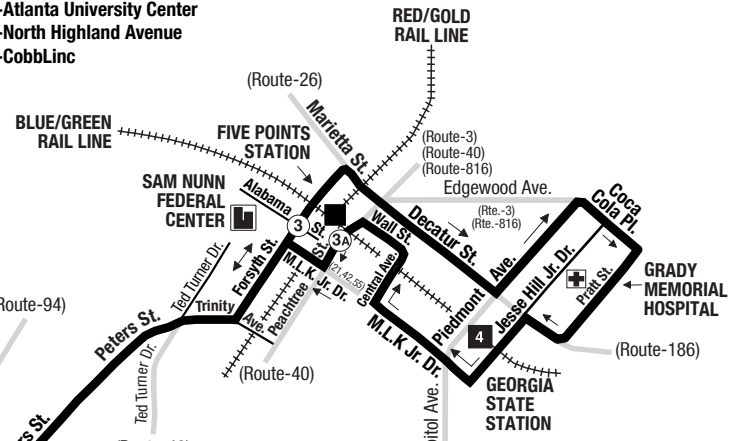

**Routes intersecting at West Lake Station:**  
**Rutas intersectando en la Estación West Lake:**

- 58-Hollywood Road/Lucile Avenue
- 813-Atlanta University Center
- 853-Center Hill
- 867-Peyton Forest/Dixie Hills

**NORTH**  
**NORTE**

— INTERSECTING ROUTES  
 Rutas Intersectando

**Routes intersecting at Five Points Station:**  
**Rutas intersectando en la Estación Five Points:**

- 3-Martin Luther King, Jr. Drive/Auburn Avenue
- 21-Memorial Drive
- 26-Marietta Street/Perry Boulevard
- 40-Peachtree Street/Downtown
- 42-Pryor Road
- 49-McDonough Boulevard
- 55-Jonesboro Road
- 186-Rainbow Drive/South Dekalb
- 813-Atlanta University Center
- 816-North Highland Avenue
- CobbLinc

**Routes intersecting at Georgia State Station:**  
**Rutas intersectando en la Estación Georgia State:**

- 107-Glenwood
- 813-Atlanta University Center
- 899-Old Fourth Ward