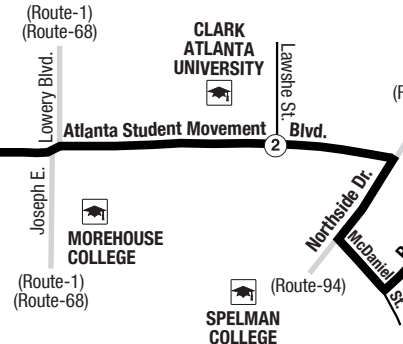

**Routes intersecting at West Lake Station:**  
**Rutas intersectando en la Estación West Lake:**

- 58-Hollywood Road/Lucile Avenue
- 813-Atlanta University Center
- 853-Center Hill
- 867-Peyton Forest/Dixie Hills

**NORTH**  
**NORTE**

— INTERSECTING ROUTES  
 Rutas Intersectando

**Routes intersecting at Five Points Station:**  
**Rutas intersectando en la Estación Five Points:**

- 3-Martin Luther King, Jr. Drive/Auburn Avenue
- 21-Memorial Drive
- 26-Marietta Street/Perry Boulevard
- 40-Peachtree Street/Downtown
- 42-Pryor Road
- 49-McDonough Boulevard
- 55-Jonesboro Road
- 186-Rainbow Drive/South Dekalb
- 813-Atlanta University Center
- 816-North Highland Avenue
- CobbLinc

**Routes intersecting at Georgia State Station:**  
**Rutas intersectando en la Estación Georgia State:**

- 107-Glenwood
- 813-Atlanta University Center
- 899-Old Fourth Ward